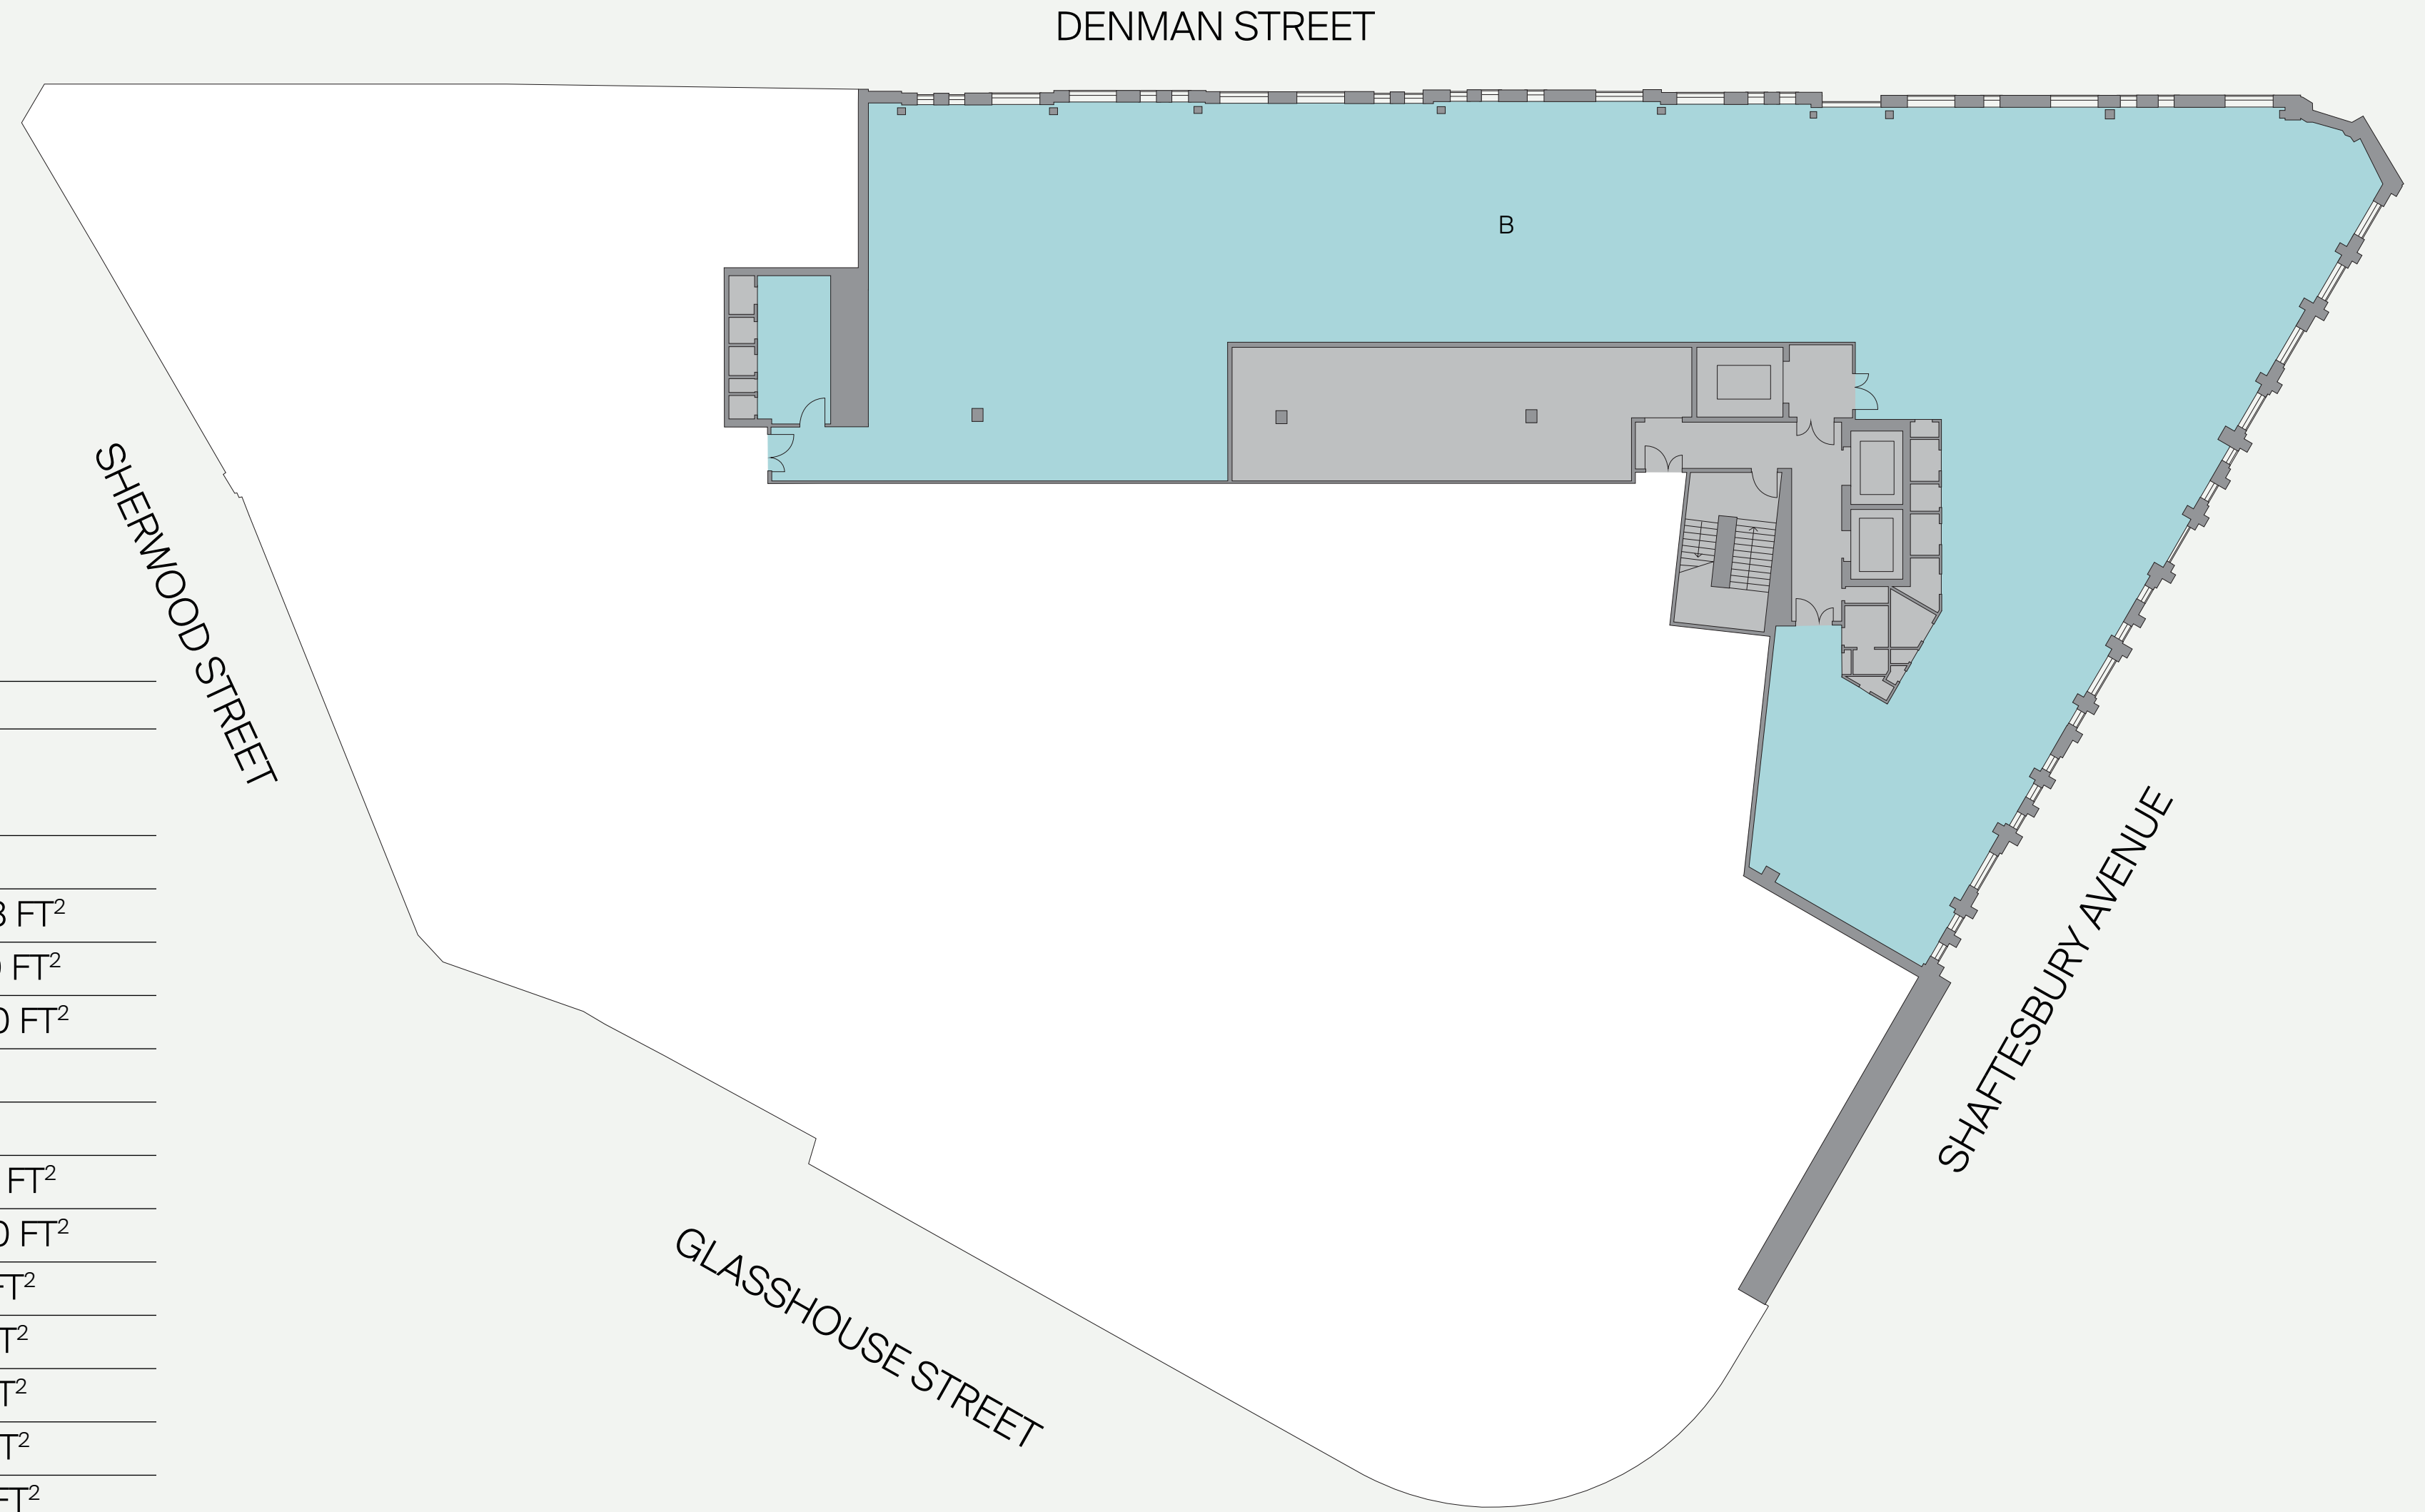

FIRST FLOOR

10

SCHEDULE OF AREAS

BASEMENT LEVEL

RETAIL UNIT A	325 M ²	3,498 FT ²
RETAIL UNIT B	366 M ²	3940 FT ²
RETAIL UNIT G	301 M ²	3,240 FT ²

GROUND FLOOR

RETAIL UNIT A	115 M ²	1,238 FT ²
RETAIL UNIT B	393 M ²	4,230 FT ²
RETAIL UNIT C	30 M ²	323 FT ²
RETAIL UNIT D	40 M ²	431 FT ²
RETAIL UNIT E	29 M ²	312 FT ²
RETAIL UNIT F	41 M ²	441 FT ²
RETAIL UNIT G	26M ²	280 FT ²

FIRST FLOOR

UNIT B	880 M ²	9,472 FT ²	●
--------	--------------------	-----------------------	-------------------------------------